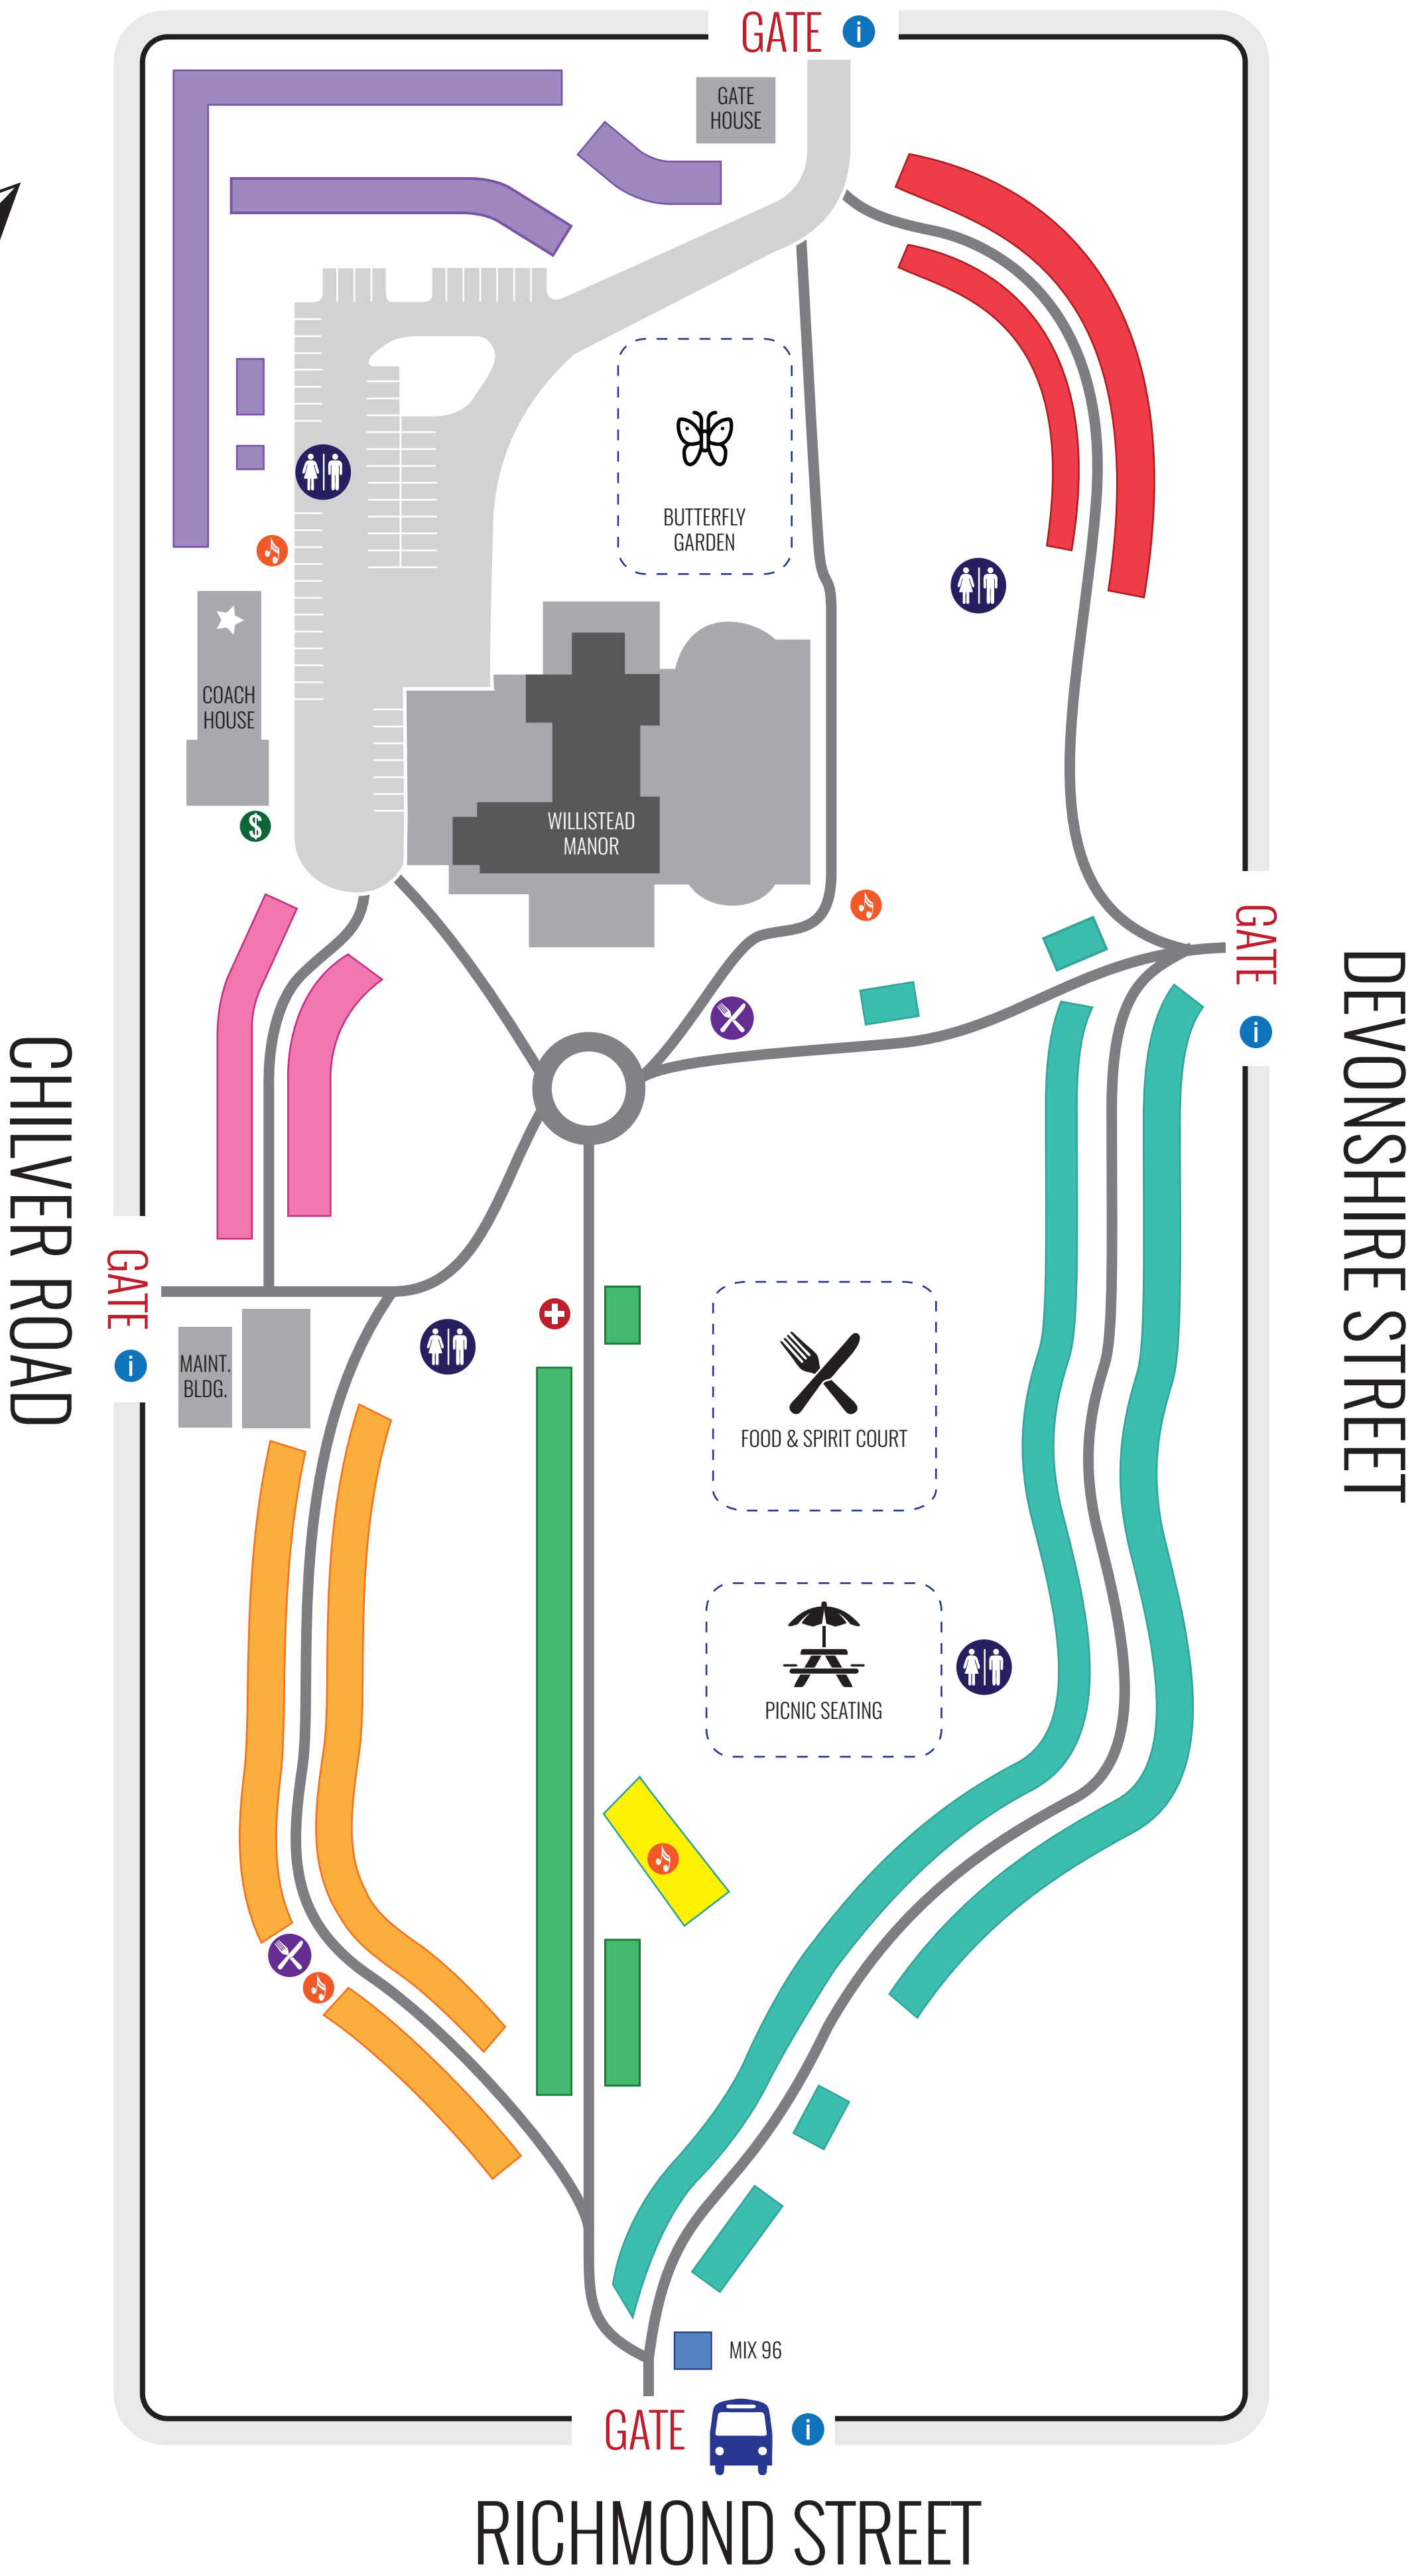

NIAGARA STREET

RICHMOND STREET

- | | | | | |
|---|---|--|--|--|
|  100 – 197 |  500 – 589 |  Public Washrooms |  Shuttle Bus Stop |  Park Information |
|  200 – 248 |  600 – 635 |  Cold Beverages |  Music Around the Park |  First Aid |
|  300 – 439 |  700 – 784 |  ATM |  Volunteer and Exhibitor Registration | |